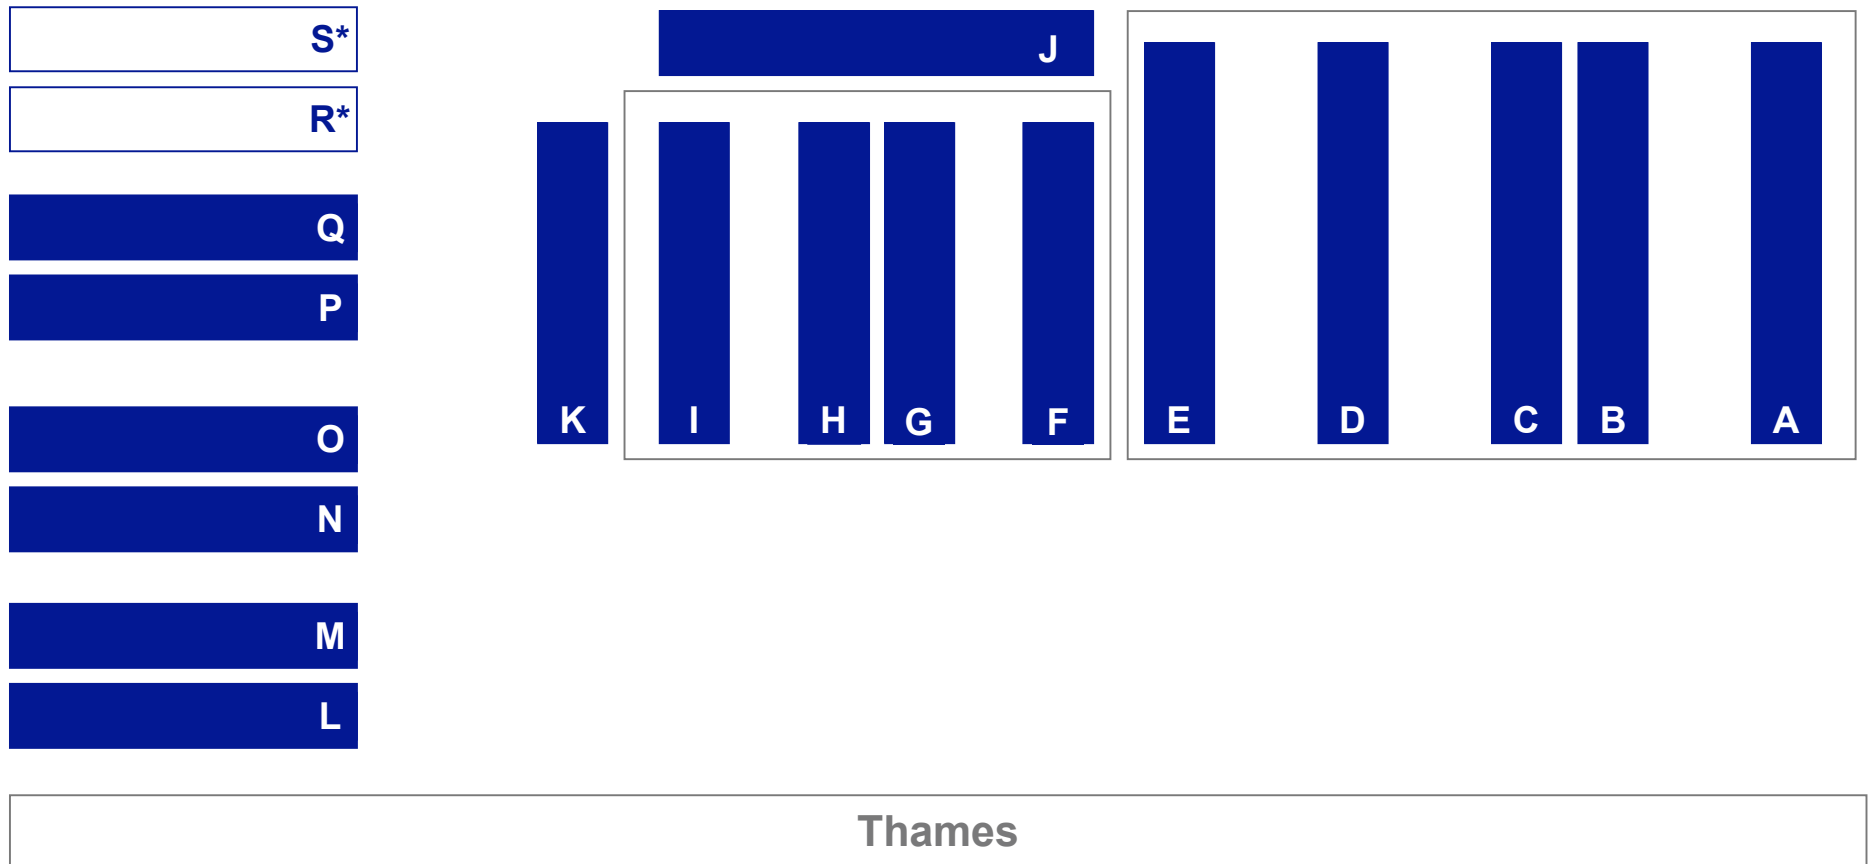

TWICKENHAM ROWING CLUB - RACKING PLAN

*For future outside racks