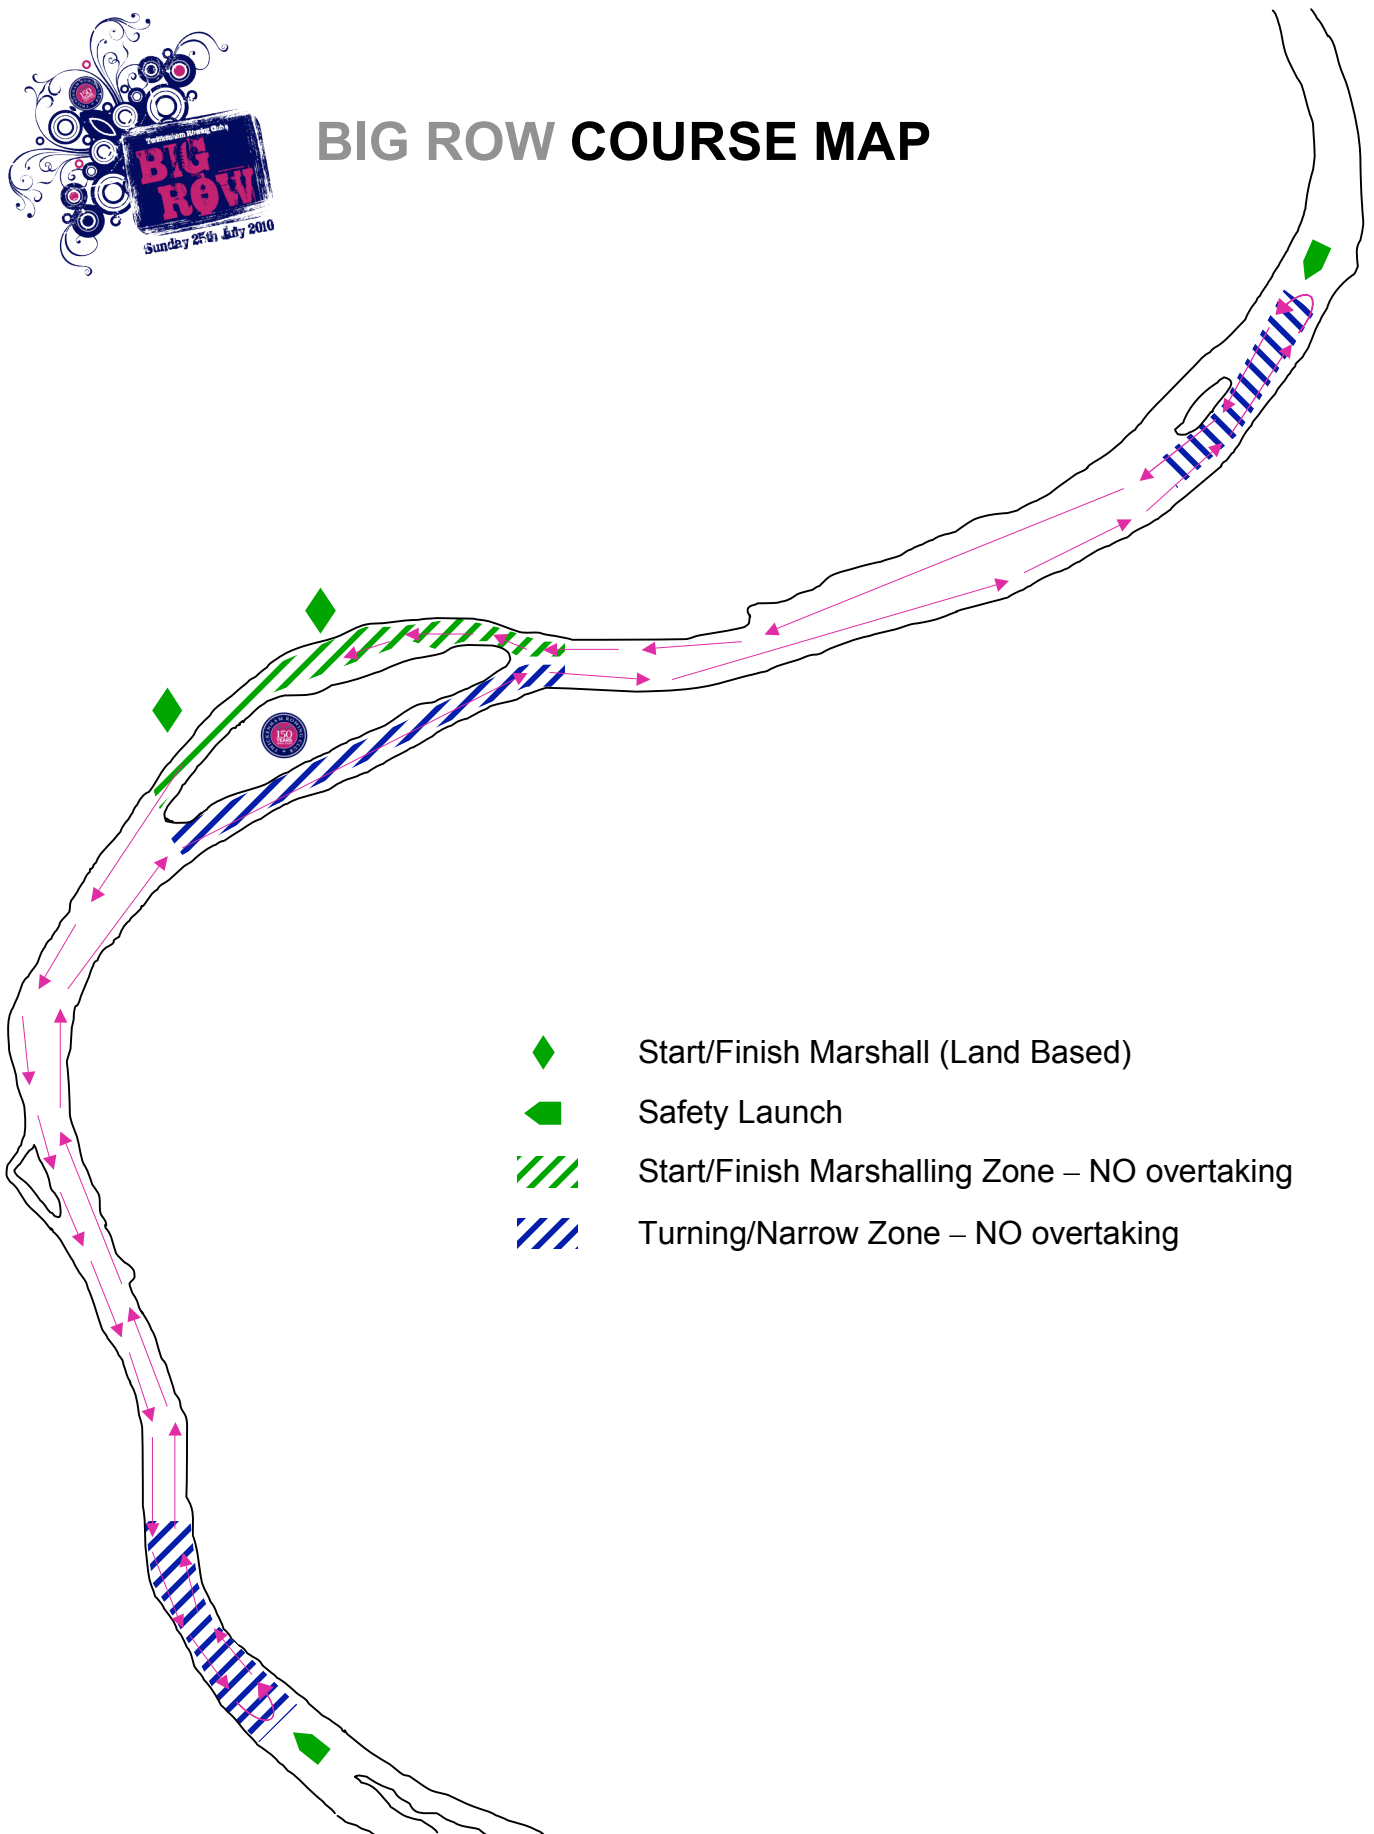

BIG ROW COURSE MAP

- ◆ Start/Finish Marshall (Land Based)
- ◆ Safety Launch
- ▨ Start/Finish Marshalling Zone – NO overtaking
- ▨ Turning/Narrow Zone – NO overtaking