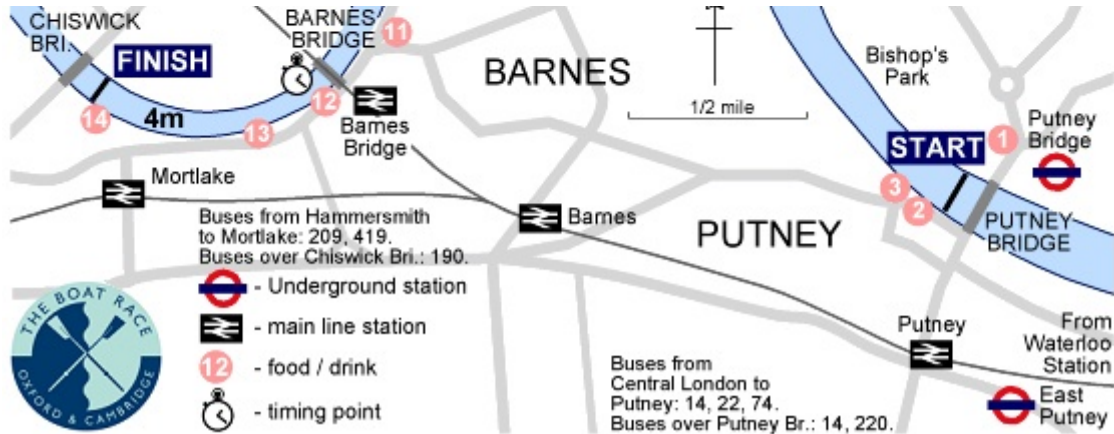

# SUNDAY 29<sup>th</sup> MARCH

FROM 2PM til LATE  
IN TWRC CLUB BAR

Buses from Central London to Hammersmith: 9, 10, 27, 211. Buses over Hamm. Br.: 33, 72, 209, 283, 419. Buses from Hammersmith to Putney: 220.

# BOAT RACE PARTY

Buses from Hammersmith to Mortlake: 209, 419. Buses over Chiswick Bri.: 190.

- Underground station
- main line station
- food / drink
- timing point

Buses from Central London to Putney: 14, 22, 74. Buses over Putney Br.: 14, 220.

Come and cheer on your city!

Buffet Food  
Raffle  
Sweep stake